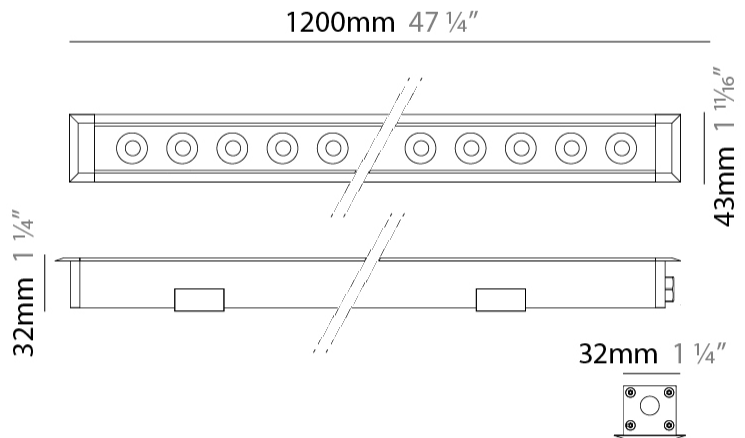

GENERAL

Series: Mini Corniche
Brand: Platek
Division: Exterior
Mounting Type: Recessed
Mounting Location: In-Ground
Subcategory: Walk Over

PHYSICAL

Shape: Rectangle
Length (mm): 1220
Length (in): 48 1/2
Width (mm): 43
Width (in): 1 5/8
Height (mm): 32
Height (in): 1 1/4
Light Distribution: Uplight
Screws: A4 stainless steel
Diffuser: Clear tempered glass
Gasket: Gore-Tex valve to prevent condensation
Fixture Finish: [BLK / WHI / GRY / COR / ANT / BRZ](#)
Fixture Material: Extruded Aluminum

ELECTRICAL

Lamp Type: LED
Input Wattage (W): 24 (Dif) / 26 (Asy) / 46
Total Output Wattage (W): 21 (Dif) / 22 (Asy) / 40
Driver Included: No
Driver Location: Remote
Driver Type: Constant voltage - 120 / 277Vac
Driver Class: Class 2
Input Voltage (V): 120 - 277
Output Voltage (V): 24
Upon Request: (Not included - see components [IP65 or higher enclosure to be supplied by others]) 0-10Vdc dimming / Phase dimming / Non-dimming 120/277Vac

LED

Number of LEDs: 36
Color Temperature (°K): [3000 / 4000](#)
Max. Delivered Lumen (lm): 3000 / 3120
Nominal Lumen (lm): 5040 / 5220
CRI: >80 CRI
Lamp Life (hrs): 60000

OPTICAL

Optic°: [13 / 26 / 40 / ASY / DIF / ELL](#) ; [RGBW 26 / 40 / ELL](#)

RATINGS AND CERTIFICATIONS

Certified By: Certified for North American Standards
IP rating: IP67
IK Rating: IK07
Bug Rating: B0 U5 G0