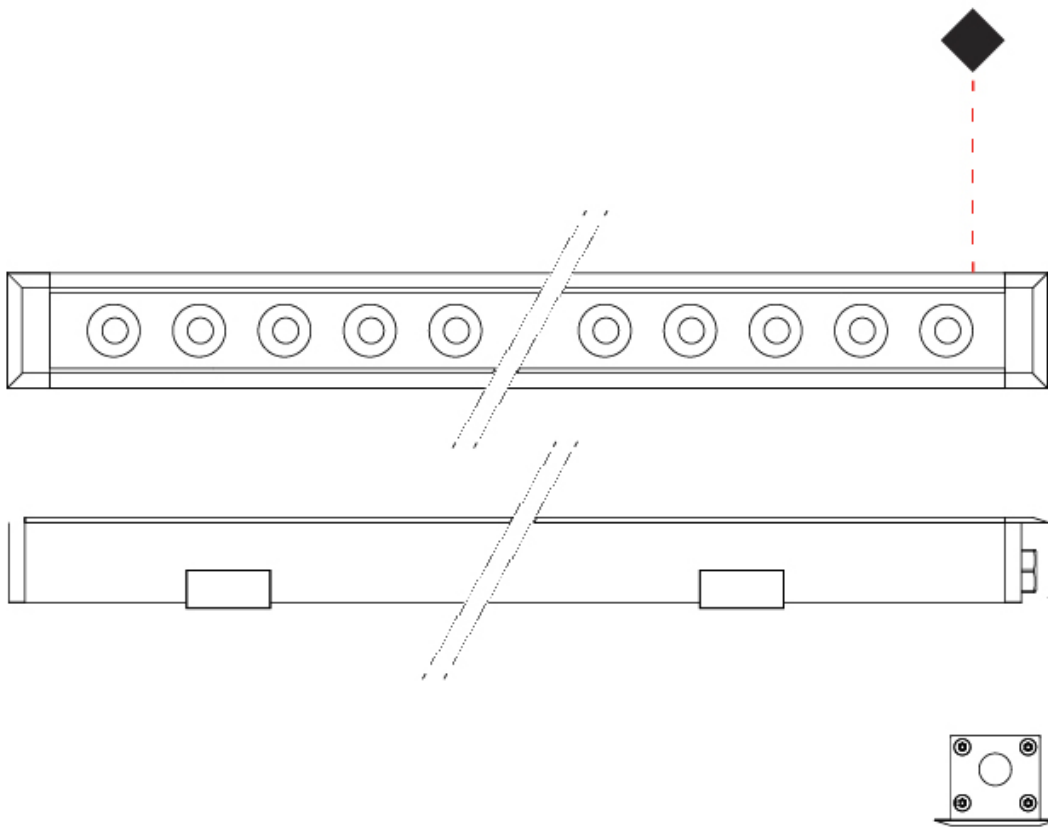

MINI CORNICHE RECESSED

E9I639-

PROJECT _____

TYPE _____

SPECIFIER _____

QUANTITY _____

DATE _____

E