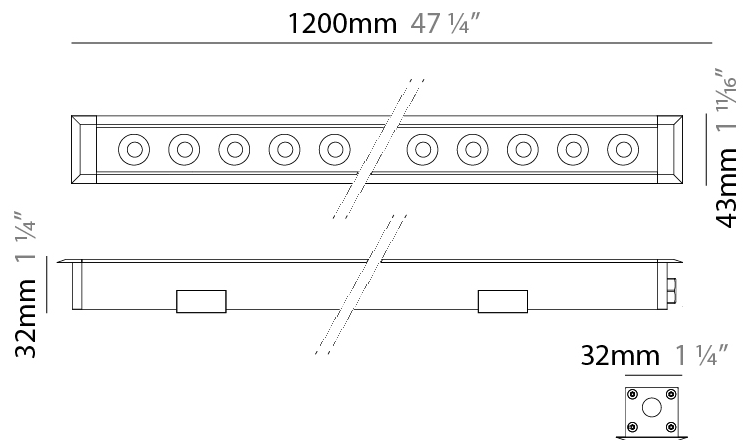

MINI CORNICHE RECESSED

E91639-

base number   Finish Options   Lens Options

1. To build a product code in our configurator select the specify button on the base model # product page
2. To build a manual product code on this datasheet choose from the options listed below in blue font and add the suffix to the base model #

GENERAL

Series: Mini Corniche
Brand: Platek
Division: Exterior
Mounting Type: Recessed
Mounting Location: In-Ground
Subcategory: Walk Over

PHYSICAL

Shape: Rectangle
Length (mm): 1220
Length (in): 48 1/2
Width (mm): 43
Width (in): 1 5/8
Height (mm): 32
Height (in): 1 1/2
Light Distribution: Uplight
Screws: A4 stainless steel
Diffuser: Clear tempered glass
Gasket: Gore-Tex valve to prevent condensation
Fixture Finish: [BLK / WHI / GRY / COR / ANT / BRZ](#)
Fixture Material: Extruded Aluminum

ELECTRICAL

Lamp Type: LED
Total Output Wattage (W): 46
Dimming: Bluetooth technology or DMX
Control Gear: DMX
Driver Included: No
Driver Location: Remote
Driver Type: Constant Current - Universal
Driver Class: Class 2
Input Voltage (V): 120 - 277
Constant Current (MA): 500

LED

Number of LEDs: 32
Color Temperature (°K): RGBW
CRI: >80 CRI
Lamp Life (hrs): 60000
Special LEDs offerings: RGBW

OPTICAL

Optic°: [26 / 47 / ELL](#)

RATINGS AND CERTIFICATIONS

Certified By: Certified for North American Standards
IP rating: IP67
IK Rating: IK07
Bug Rating: B1 U0 G0

PROJECT
TYPE
SPECIFIER
QUANTITY
DATE